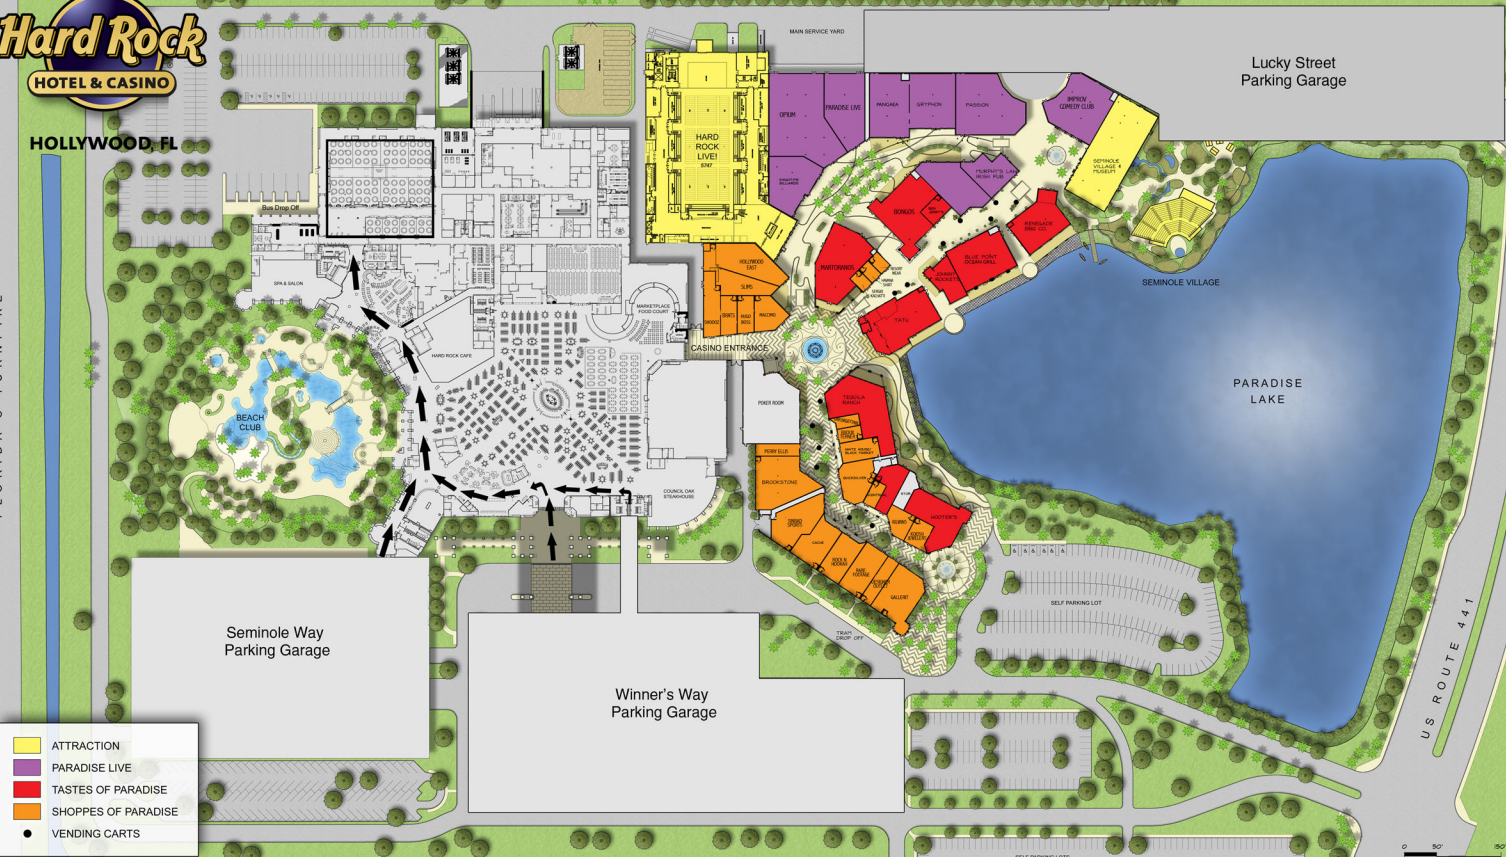

SEMINOLE
Hard Rock
HOTEL & CASINO

HOLLYWOOD, FL

FLORIDA'S TURNPIKE

- ATTRACTION
- PARADISE LIVE
- TASTES OF PARADISE
- SHOPPES OF PARADISE
- VENDING CARTS

Seminole Way Parking Garage

Winner's Way Parking Garage

Lucky Street Parking Garage

BEACH CLUB

CASINO ENTRANCE

HARD ROCK LIVE!

PARADISE LIVE

POKER ROOM

SEMINOLE VILLAGE

PARADISE LAKE

US ROUTE 441

0 50 100